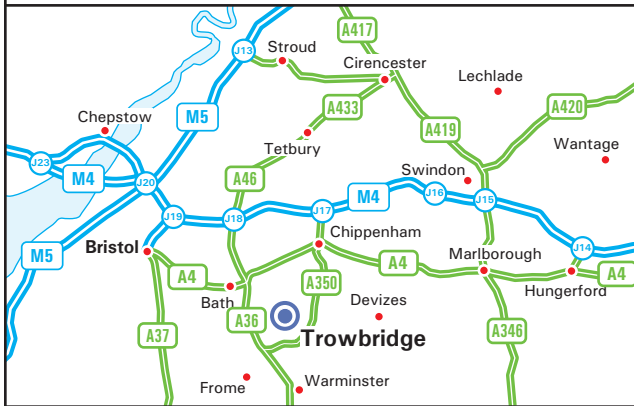

**Cereal Partners UK**  
**Staverton**  
**Trowbridge**  
**Wiltshire**  
**BA14 6PG**

Nestlé & General Mills  
Cereal Partners UK

Tel: 01225 784900  
Fax: 01225 784934

**From M4** 🚗

- Leave the M4 at junction 17 and take the A350 to Chippenham.
- Continue on the A350 into Melksham.
- At the roundabout junction with the A3102/B3107 take the third exit onto the B3107 towards Bradford-on-Avon.
- Continue for 3 miles and turn left onto the B3106 towards Staverton.
- At the T-junction turn left onto the B3105.
- Follow the road to the right and you will find our entrance on the left hand side.

**By Train** 🚆

- Chippenham is the nearest mainline station.
- We are a 20 minute taxi ride from the station.
- For further information on train times and fares, please contact the National Rail Enquiry Line on 08457 48 49 50.