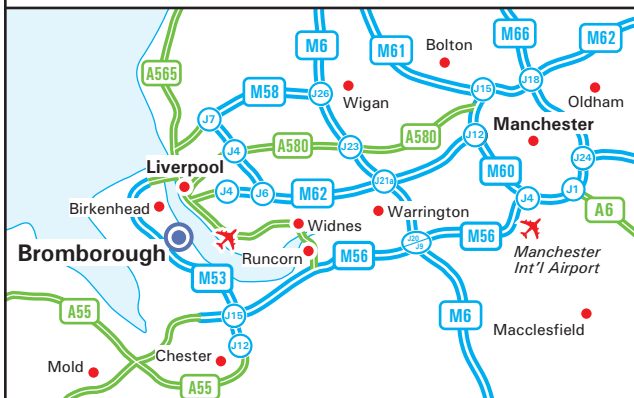

Cereal Partners UK
Port Causeway
Bromborough
Wirral
Merseyside
CH62 4TH

Nestlé & General Mills
 Cereal Partners UK

Tel: 0151 512 4700
 Fax: 0151 512 4702

For Bromborough 1 - Visitors Car Park 🚗

- Leave M6 at junction 20 for the M56, then leave the M56 at junction 15 onto the M53.
- Leave M53 at junction 5, turning right at motorway exit roundabout following signs for Birkenhead on the A41.
- Stay on the A41 until you pass the Croft Business Park and McDonalds on the right (2.5 miles approx.).
- Turn right at the third set of traffic lights into Port Causeway.
- Turn right at the next bend.
- Cereal Partners is situated on the left hand side.
- The car park is in front of the first building.
- Please report to reception.

For Bromborough 2 🚗

- Leave M6 at junction 20 for the M56, then leave the M56 at junction 15 onto the M53.
- Leave M53 at junction 5, turning right at motorway exit roundabout following signs for Birkenhead on the A41.
- Stay on the A41 for 2 miles approx.
- Turn right at the traffic lights into Old Hall Road.
- Continue along this road and turn left at the mini roundabout into Stadium Road.
- Continue ahead onto Thermal Road.
- Cereal Partners is situated on the left hand side.
- The car park is in front of the reception.

By Train 🚆

- Bromborough is the nearest mainline station.
- We are a short taxi ride from the station.
- For further information on train times and fares, please contact the National Rail Enquiry Line on 08457 48 49 50.