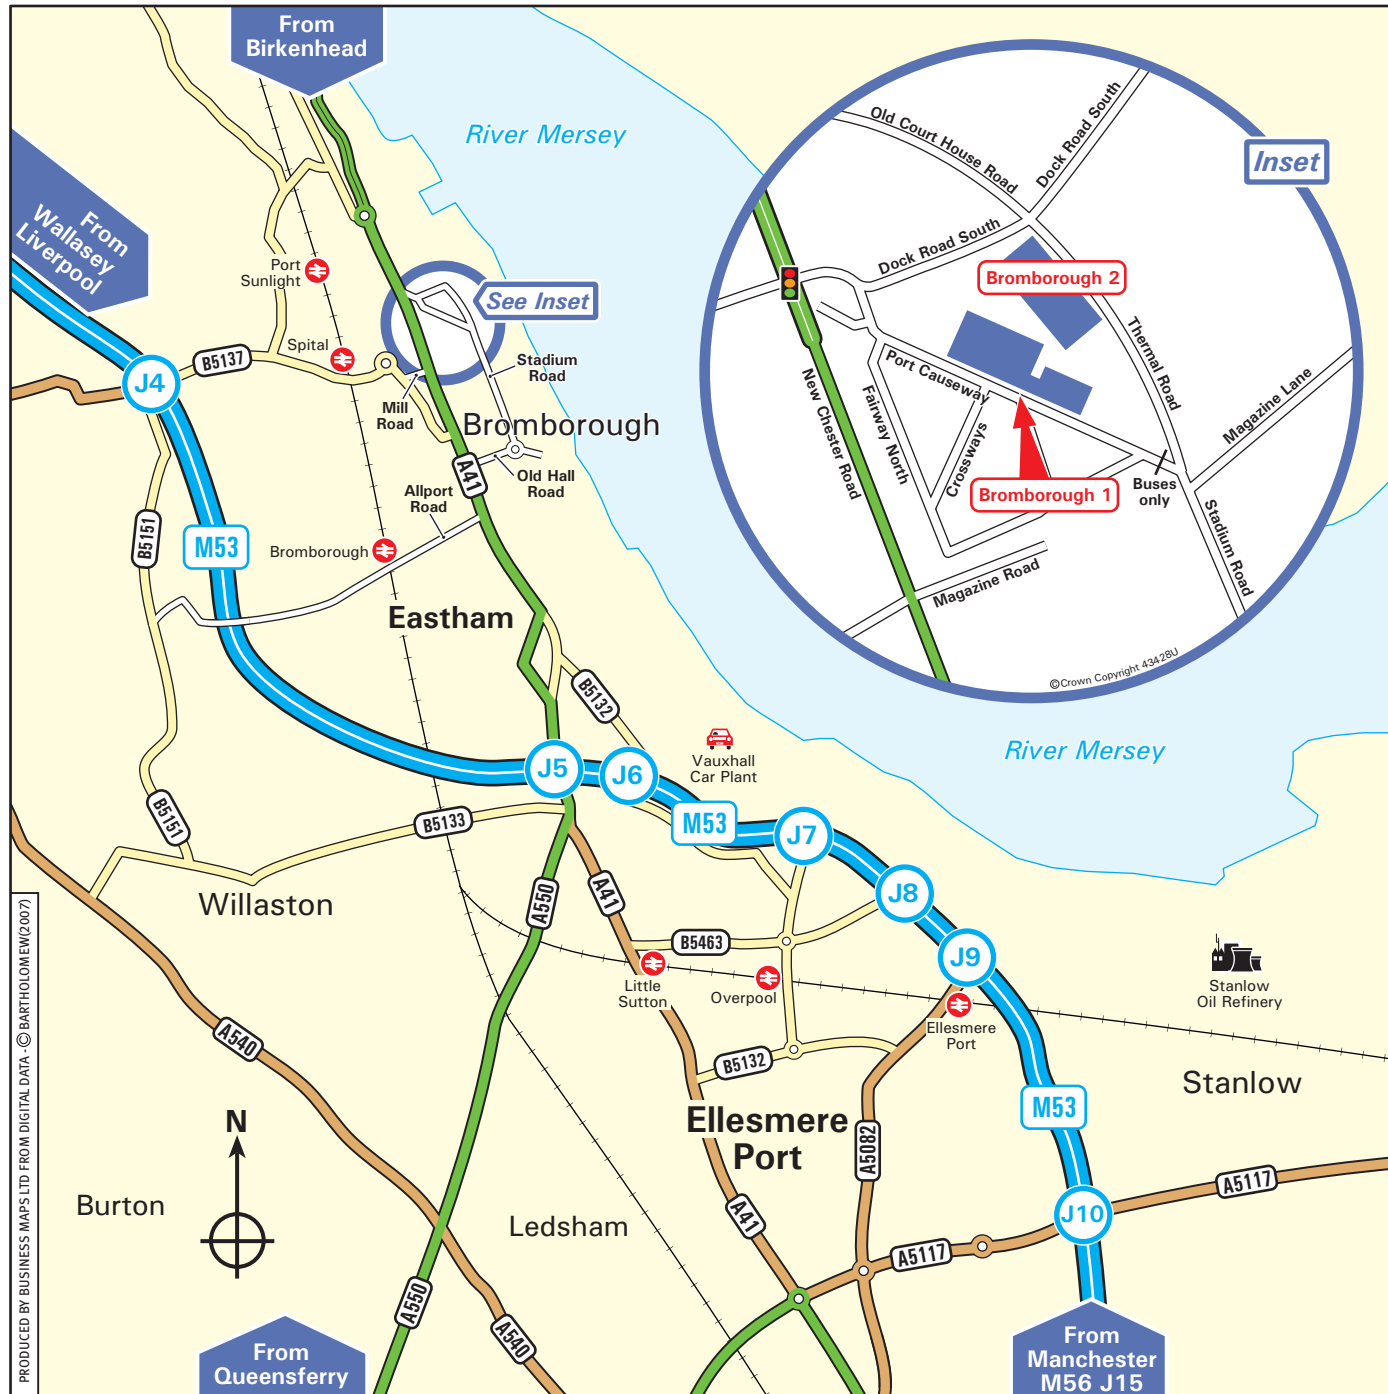

Cereal Partners UK
Port Causeway
Bromborough
Wirral
Merseyside
CH62 4TH

Nestlé & General Mills
 Cereal Partners UK

Tel: 0151 512 4700
 Fax: 0151 512 4702

For Bromborough 1 - Visitors Car Park 🚗

- Leave M6 at junction 20 for the M56, then leave the M56 at junction 15 onto the M53.
- Leave M53 at junction 5, turning right at motorway exit roundabout following signs for Birkenhead on the A41.
- Stay on the A41 until you pass the Croft Business Park and McDonalds on the right (2.5 miles approx.).
- Turn right at the third set of traffic lights into Port Causeway.
- Turn right at the next bend.
- Cereal Partners is situated on the left hand side.
- The car park is in front of the first building.
- Please report to reception.

For Bromborough 2 🚗

- Leave M6 at junction 20 for the M56, then leave the M56 at junction 15 onto the M53.
- Leave M53 at junction 5, turning right at motorway exit roundabout following signs for Birkenhead on the A41.
- Stay on the A41 for 2 miles approx.
- Turn right at the traffic lights into Old Hall Road.
- Continue along this road and turn left at the mini roundabout into Stadium Road.
- Continue ahead onto Thermal Road.
- Cereal Partners is situated on the left hand side.
- The car park is in front of the reception.

By Train 🚆

- Bromborough is the nearest mainline station.
- We are a short taxi ride from the station.
- For further information on train times and fares, please contact the National Rail Enquiry Line on 08457 48 49 50.